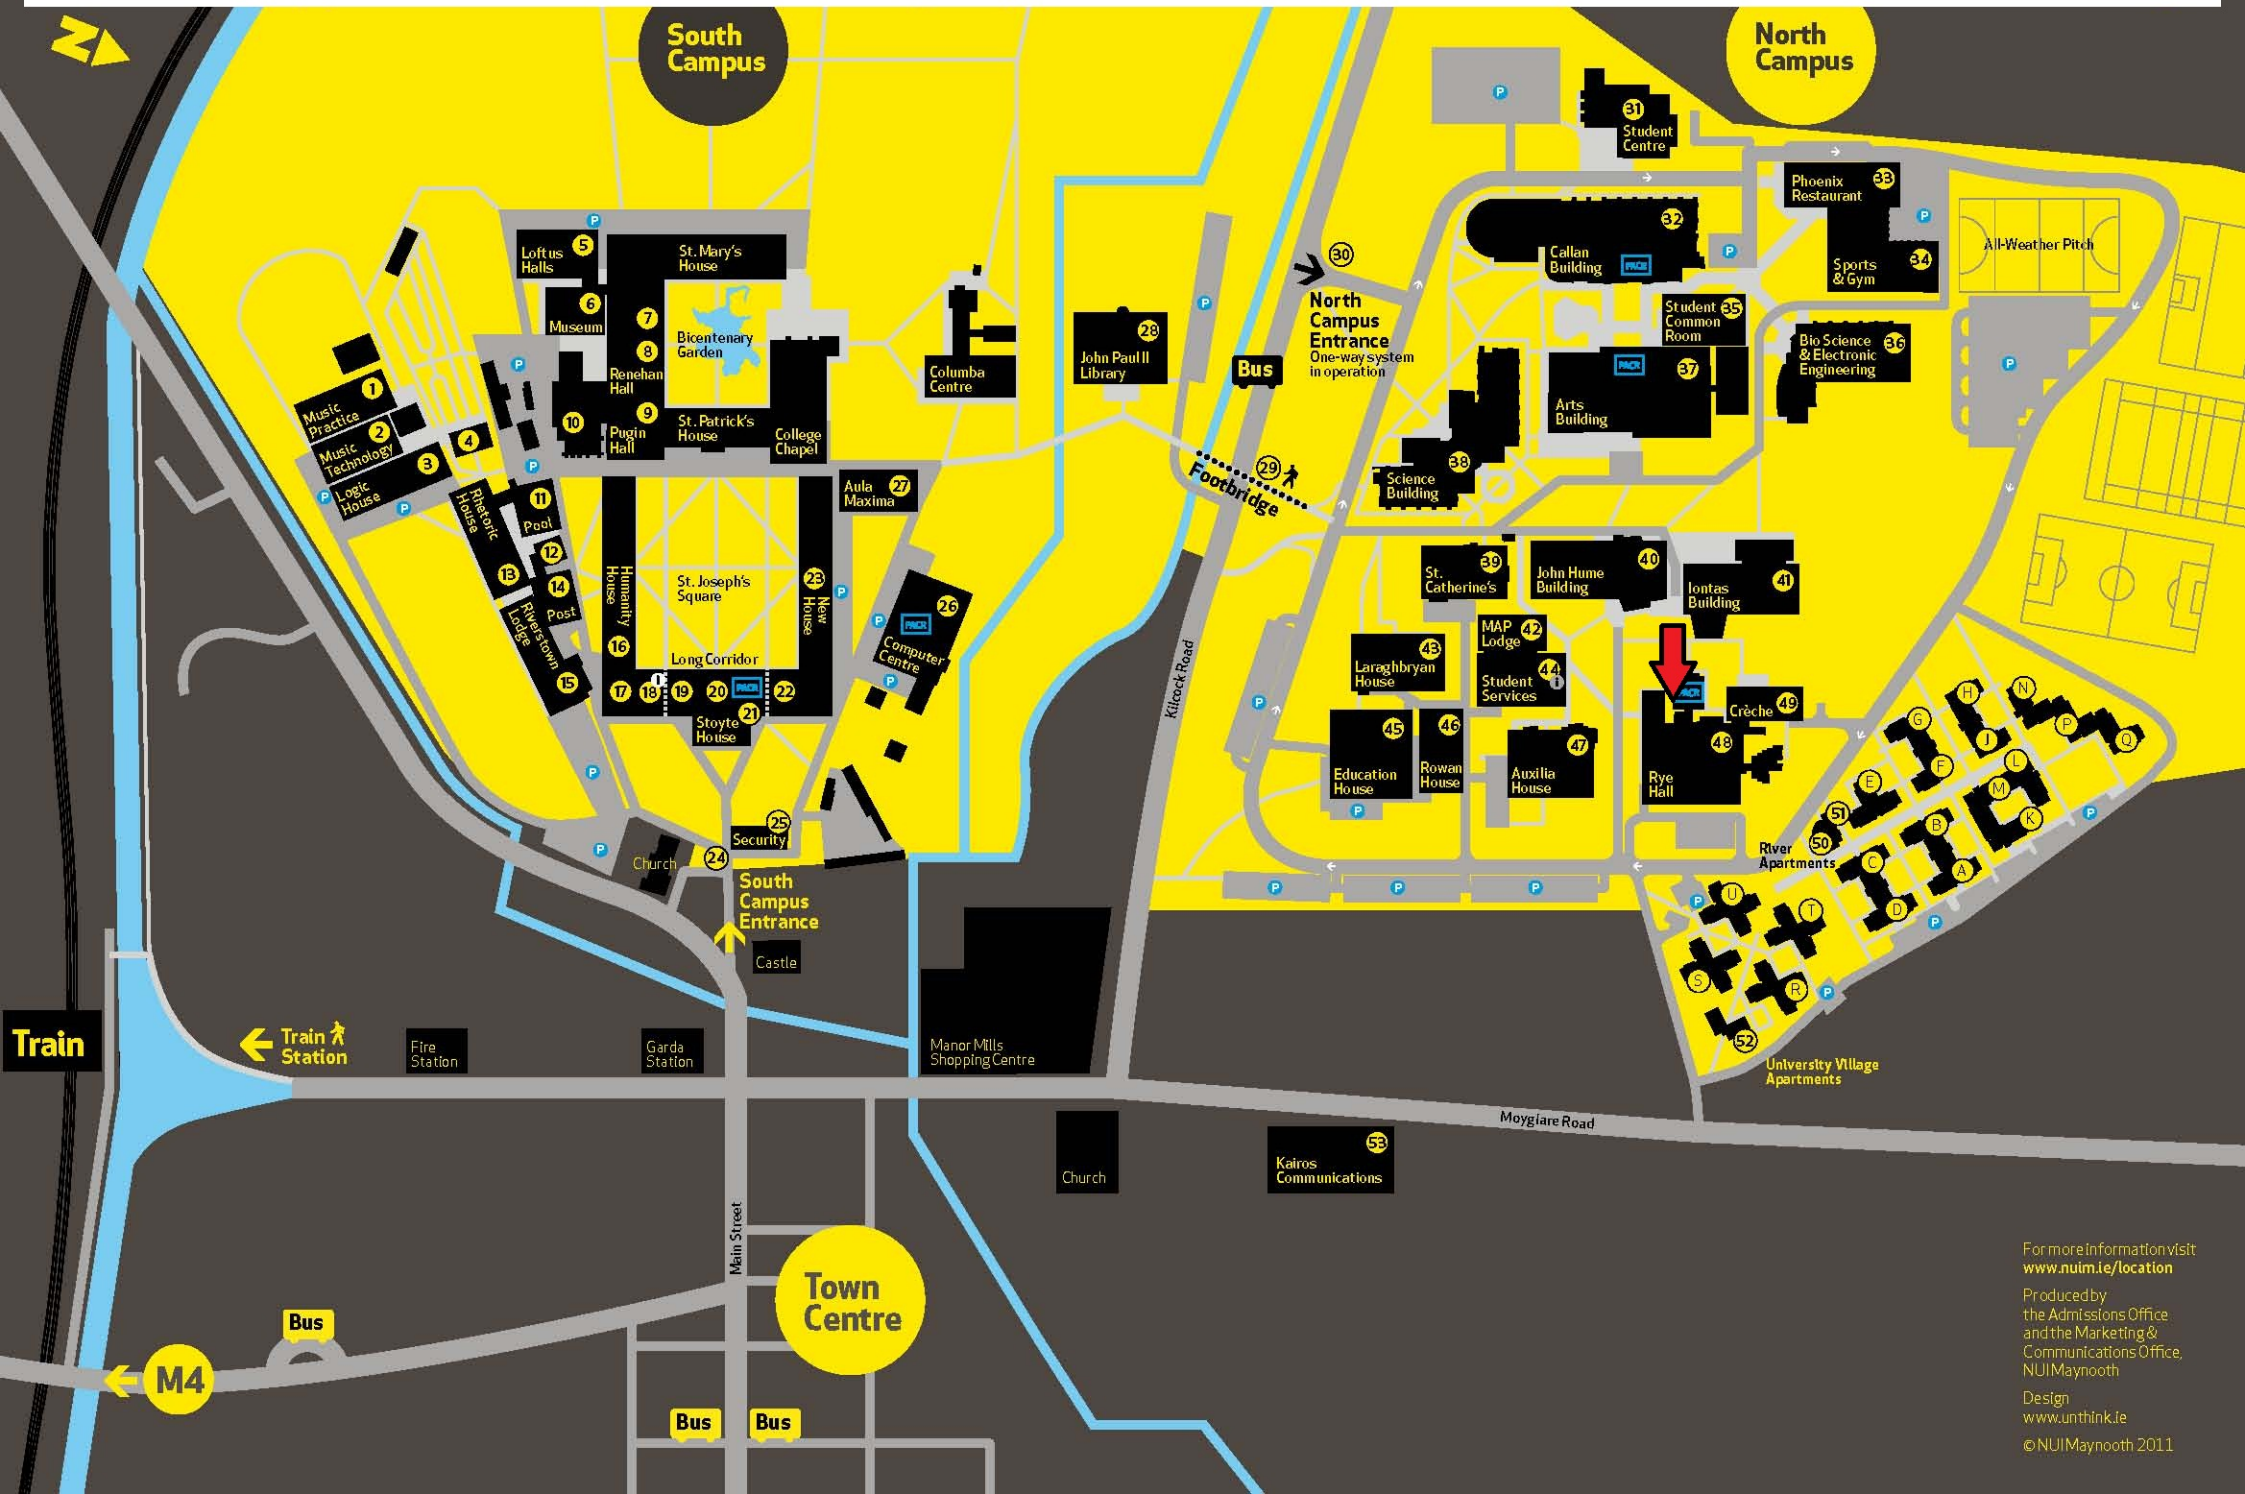

The Mathematics Support Centre is located in Building 48, enter from the direction of the Iontas and John Hume Buildings.

For more information visit www.nuim.ie/location
Produced by the Admissions Office and the Marketing & Communications Office, NUI Maynooth
Design www.unthink.ie
© NUI Maynooth 2011